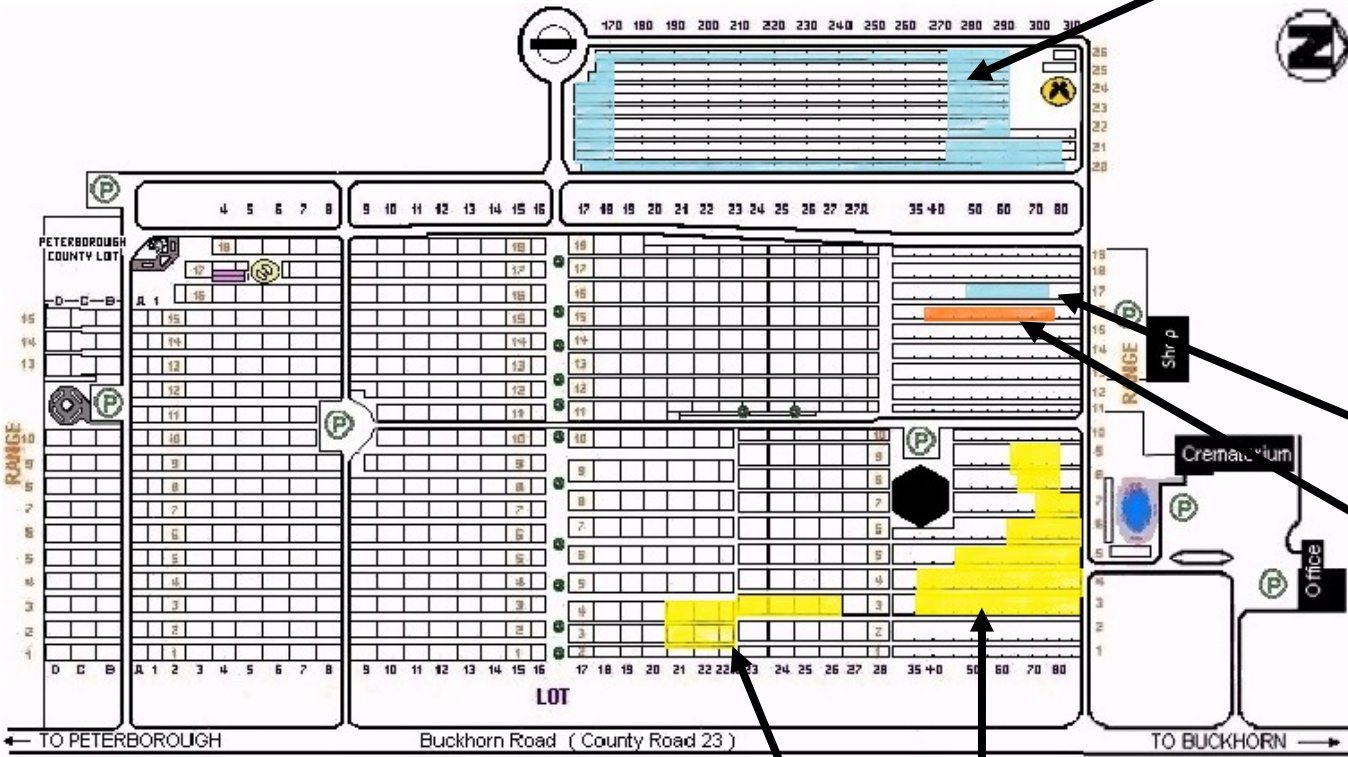

**Lakefield Cemetery
 & Crematorium Inc.**

1262 Buckhorn Road
 Lakefield, ON K0L 2H0
 705-652-3252

Sunset Meadow Section

This section was designed with wider grave spaces to accommodate oversized grave liners and larger monuments. Single grave lots are allowed an upright memorial however the width of the monument is regulated so it does not encroach onto an adjoining lot. Lots may be used for one, single depth casket burial and/or interring cremated remains.

Flat Marker Section

This area preserves its park-like setting by only allowing flat markers. Lots may be used for one, single depth casket burial and/or interring cremated remains.

Shared Monument Section